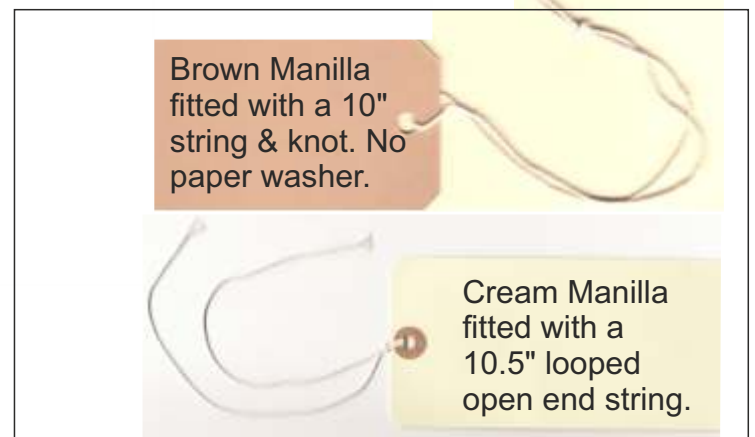

Unstrung tickets,

Square cut tickets,

Please call for prices.

COLOURED MANILLA STRUNG OR UNSTRUNG TAGS WITH PAPER WASHERS

Standard Colours:
Red, Blue, Gold
Emerald Green, Pink,
White, Cream, Orange.

Or traditional BROWN manilla. (some customers call this buff). Please confirm if you require BROWN.

***** NEW *****
ECOTAG

A 260 gsm 100 % recycled brown material supplied to the same standard sizes but only drilled or fitted with a string & knot

STANDARD TAG SIZES

SIZE 10	180 x 100 mm
SIZE 9	160 x 90 mm
SIZE 8	160 x 80 mm
SIZE 7	146 x 73 mm
SIZE 6	134 x 67 mm
SIZE 5	120 x 60 mm
SIZE 4	108 x 54 mm
SIZE 3	96 x 48 mm
SIZE 2	82 x 41 mm
SIZE 1	70 x 35 mm

Brown Manilla fitted with a 10" string & knot. No paper washer.

Cream Manilla fitted with a 10.5" looped open end string.