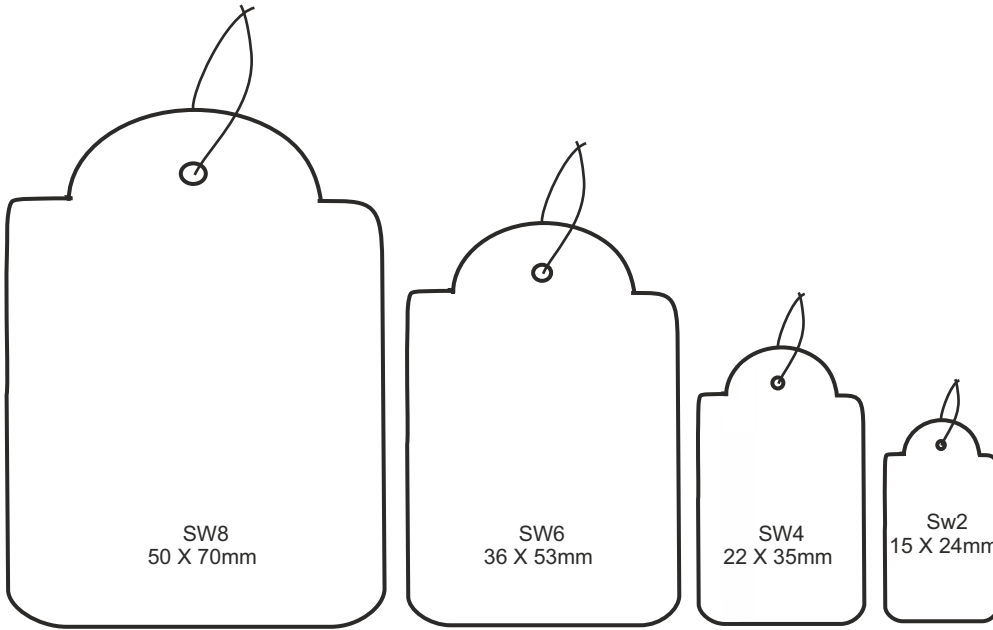

STANDARD TICKETS AND TAGS

4 standard strung standard sizes are available from stock in white. But as a manufacturer we can also supply the following:

Colours- Red, Emerald Green, Deep Blue, Pink, Gold,

Printed tickets,

Unstrung tickets,

Square cut tickets,

Please call for prices.

COLOURED MANILLA STRUNG OR UNSTRUNG TAGS WITH PAPER WASHERS

Standard Colours:
Red, Blue, Gold
Emerald Green, Pink,
White, Cream, Orange.

Or traditional BROWN manilla. (some customers call this buff). Please confirm if you require BROWN.

***** NEW *****
ECOTAG

A 260 gsm 100 % recycled brown material supplied to the same standard sizes but only drilled or fitted with a string & knot

STANDARD TAG SIZES

SIZE 10	180 x 100 mm
SIZE 9	160 x 90 mm
SIZE 8	160 x 80 mm
SIZE 7	146 x 73 mm
SIZE 6	134 x 67 mm
SIZE 5	120 x 60 mm
SIZE 4	108 x 54 mm
SIZE 3	96 x 48 mm
SIZE 2	82 x 41 mm
SIZE 1	70 x 35 mm

Brown Manilla fitted with a 10" string & knot. No paper washer.

Cream Manilla fitted with a 10.5" looped open end string.